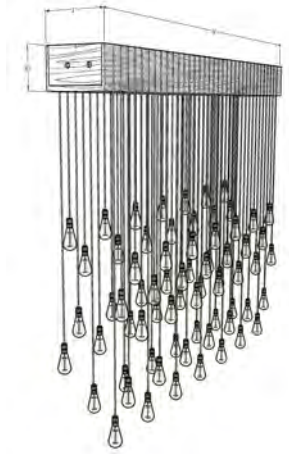

Dean Mustard Chair
29.5" Wx33.7"D x 32.7"H

Alfred Linen Chair
25.5" Wx 30.5"D x 33"H

Hank Faux Leather Chair
25.5 W x 30.5D x 33H

SOUTHWEST COLLECTION

Log Edison Chandelier
66.5" H x 46.5" H

Faux Cowhide Chair