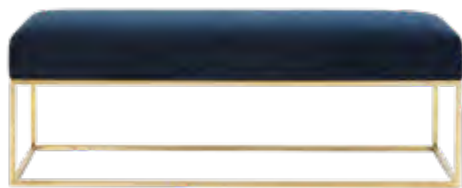

Riley Bench –Navy Blue Velvet
Matching loveseat and chair
48.5”W x 16.75”D x 17”H