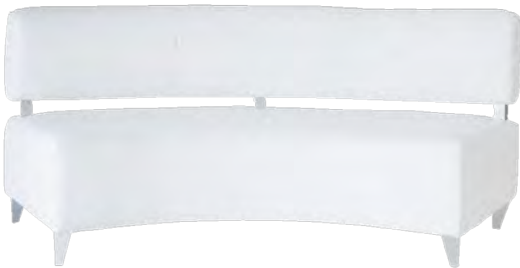

SERPENTINE BENCH

Adelle Modular Sofa – White Leather
86"W x 30.5"D x 36.5"H