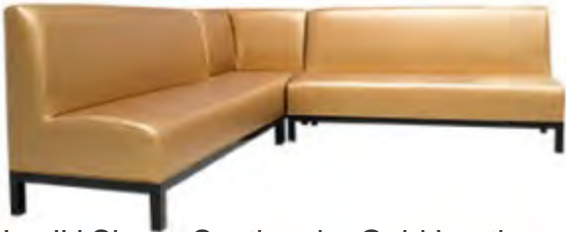

Jax 'L' Shape Sectional – Gold Leather
Matching bench and ottoman
102"W x 102"L x 30"D x 37"H