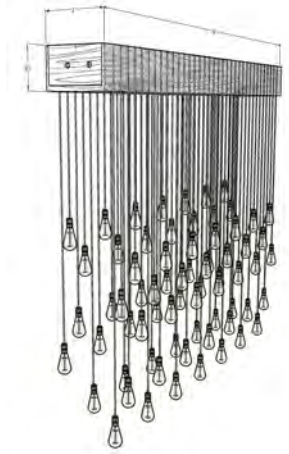

# SOUTHWEST COLLECTION

Log Edison Chandelier  
66.5" H x 46.5" H

Faux Cowhide Chair

John Wayne Faux Cowhide Rug  
6' x 8'

Santa Fe Rug  
5' x 8'

Apache Rug  
5'3" x 7'6"

Cherokee Rug  
5'3" x 7'6"

El Paso Rug  
5'3" x 7'6"